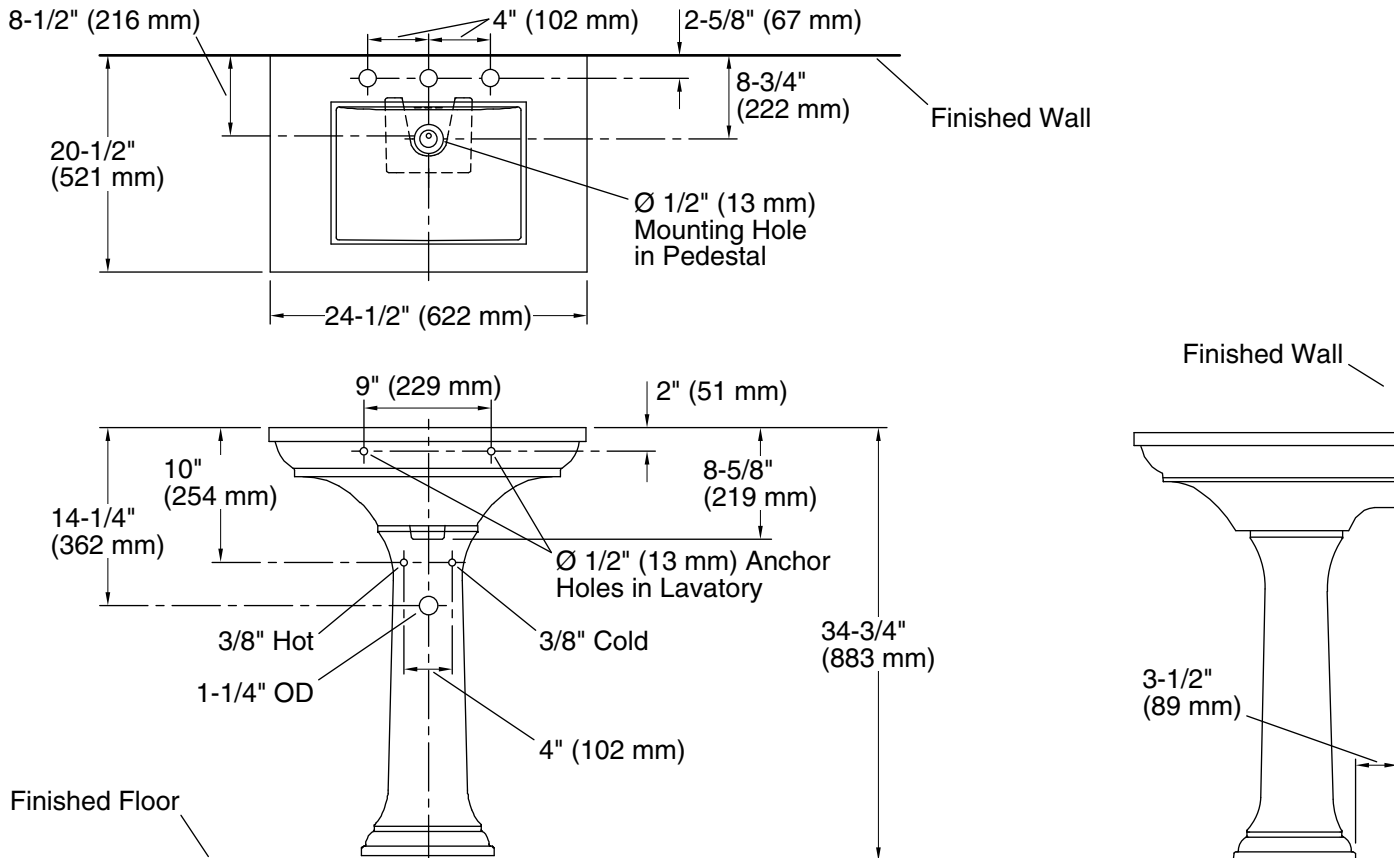

### Technical Information

All product dimensions are nominal.

Bowl configuration:	Single
Installation:	Pedestal
Bowl area (Only):	Length: 15-1/2" (394 mm) Width: 11-5/8" (295 mm) Water depth: 5" (127 mm)
Number of deck holes:	3
Faucet hole spacing:	8" (203 mm)
Faucet hole(s):	1-3/8" (35 mm)
Drain hole:	1-3/4" (44 mm)